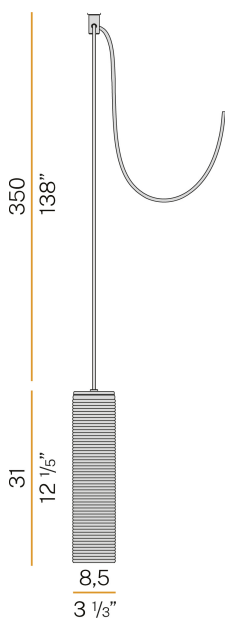

PANZERI

Clio

220-240V AC

M09475.000.0200

mat brass/bronze diffuser

Data sheet

CODE	M09475.000.0200
SYSTEM POWER CONSUMPTION	max 57W
LIGHT SOURCE	LED retrofit / halogen
LIGHT SOURCE KIT	* included
COMPATIBLE SOURCES	LED retrofit bulb 8W E27 2700K Ra80 1050lm (no dimming) * / max 57W E27
COLOUR TEMPERATURE	2700K Ra>80
LIGHT DISTRIBUTION	diffused
POWER SUPPLY	220-240V AC
FREQUENCY	50/60Hz
NOMINAL LUMINOUS FLUX	1050lm
WEIGHT	1,15 Kg
PROTECTION DEGREE	IP20
COLOUR TOLLERANCES	SDCM <6
PACKING DIMENSIONS (CM)	0,0 x 0,0 x 0,0

Multiple suspension lighting fixture for interiors, with direct and indirect light emission. Structure in pressed rough aluminium and pickled sheet metal in polyacrylic paint. Diffuser in blown glass with white, crystal, steel, amber, bronze, tobacco or green ribbing finish.

Pickled sheet metal closing disk in black or mat brass polyacrylic paint. 3,5m (137,8") long suspension and power cable in PVC with black fabric covering. Provided without power canopy, complete with polycarbonate hook.

Technical drawing